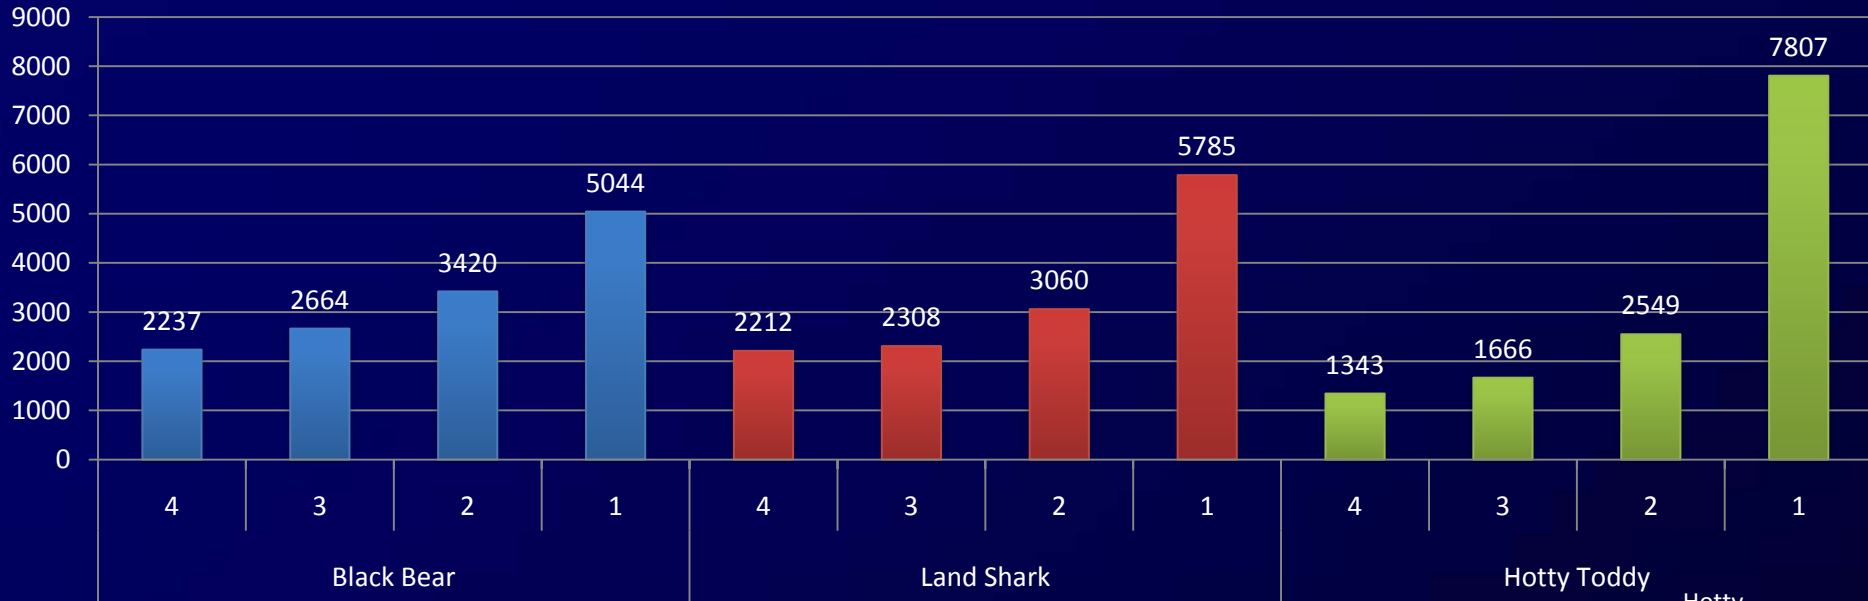

Summary of OleMiss Mascot Poll Results

The University of Mississippi

Notes about the results

- Polling options have the following meanings :
 - 4 – I love this mascot
 - 3 – I like this mascot
 - 2 – I can accept this mascot
 - 1 – I dislike this mascot
- Total number of votes:
 - UM Faculty/Staff: 713
 - UM Students: 4,069
 - UMMC Faculty/Staff: 1,023
 - UMMC Students: 329
 - Alumni: 5,336
 - Season Ticket Holders: 1,895
 - Total: 13,365
- Color codes used for this result analysis:

■ Black Bear ■ Land Shark ■ Hotty Toddy

The University of Mississippi

Score Breakup by Options – Overall

Score Breakup by Options – UM Faculty/Staff

Score Breakup by Options – UM Students

Score Breakup by Options – UMMC Faculty/Staff