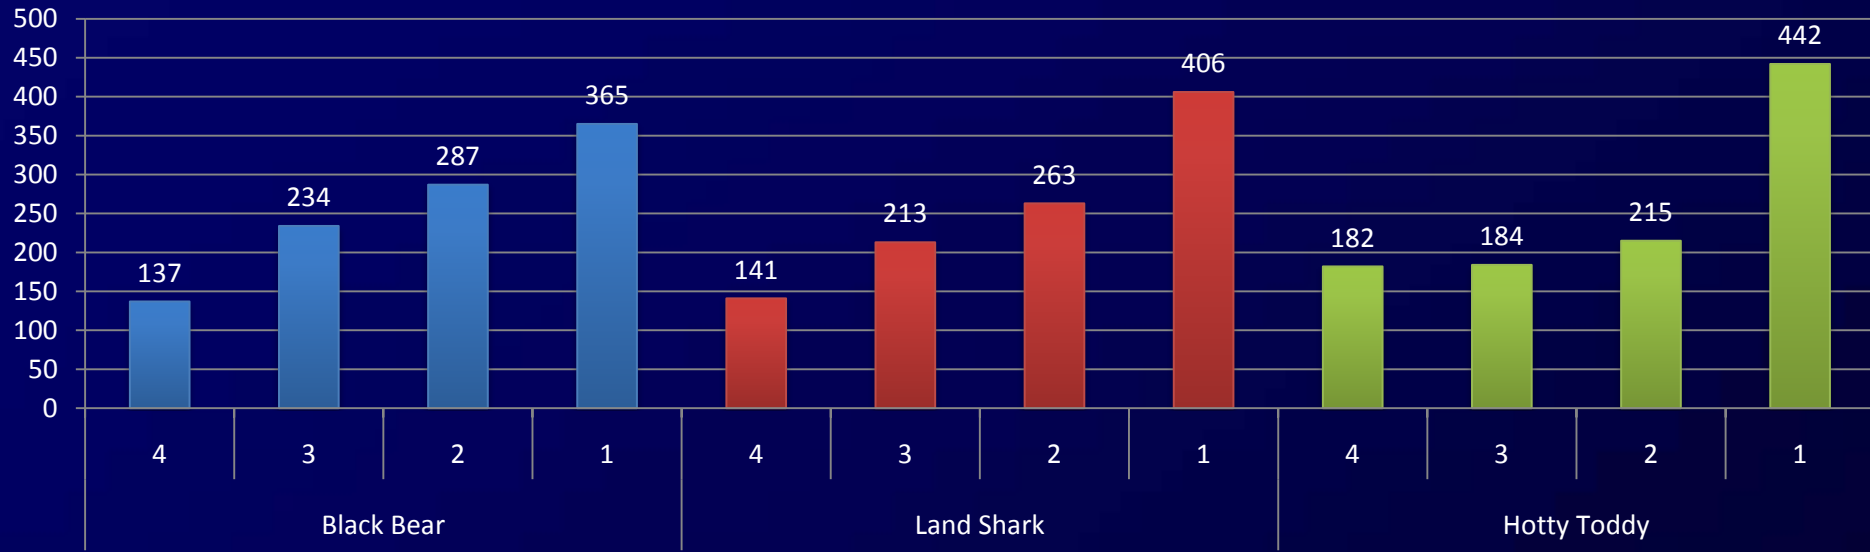

Summary of OleMiss Mascot Poll Results

The University of Mississippi

Notes about the results

- Polling options have the following meanings :
 - 4 – I love this mascot
 - 3 – I like this mascot
 - 2 – I can accept this mascot
 - 1 – I dislike this mascot
- Total number of votes:
 - UM Faculty/Staff: 713
 - UM Students: 4,069
 - UMMC Faculty/Staff: 1,023
 - UMMC Students: 329
 - Alumni: 5,336
 - Season Ticket Holders: 1,895
 - Total: 13,365
- Color codes used for this result analysis:

■ Black Bear ■ Land Shark ■ Hotty Toddy

The University of Mississippi

Score Breakup by Options – Overall

Score Breakup by Options – UM Faculty/Staff

Score Breakup by Options – UM Students

Score Breakup by Options – UMMC Faculty/Staff

Score Breakup by Options – UMMC Students

Score Breakup by Options – Alumni

Score Breakup by Options – Season Ticket Holders

All Positive vs the Negative response by Candidate

of Participants Expressing Negative View for every candidate