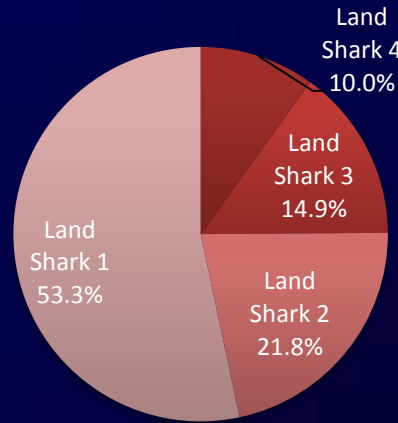

Score Breakup by Options – Alumni