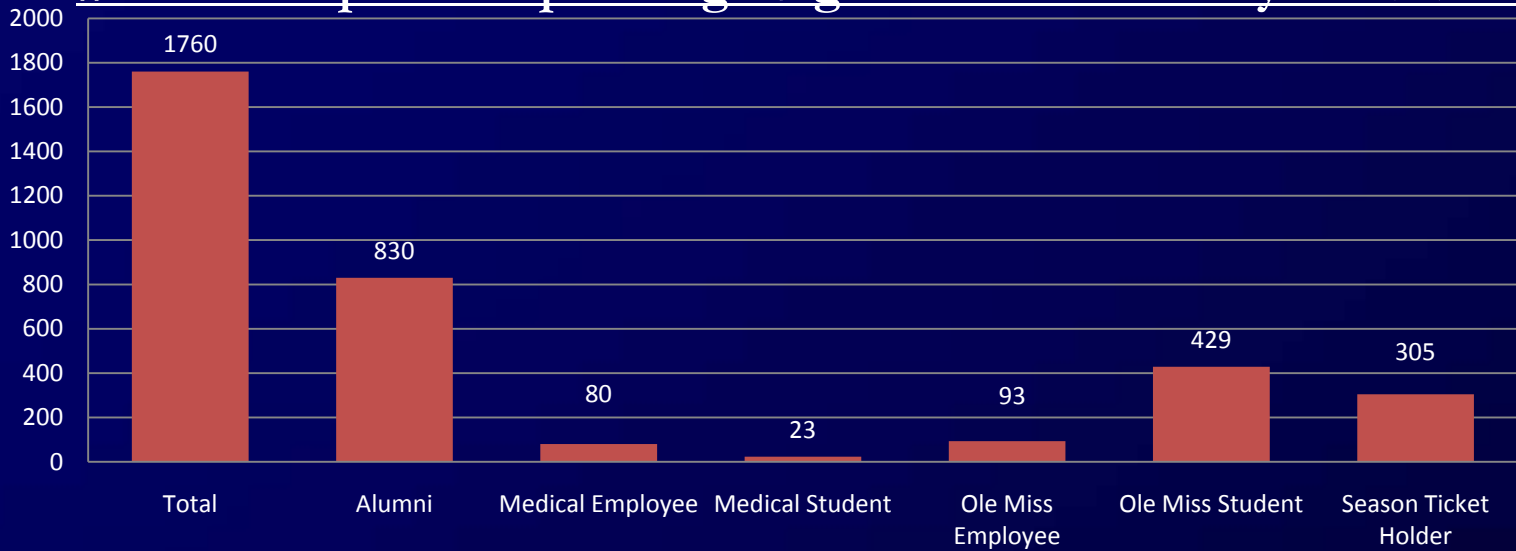

Score Breakup by Options – UMMC Students

Score Breakup by Options – Alumni

Score Breakup by Options – Season Ticket Holders

All Positive vs the Negative response by Candidate

of Participants Expressing Negative View for every candidate