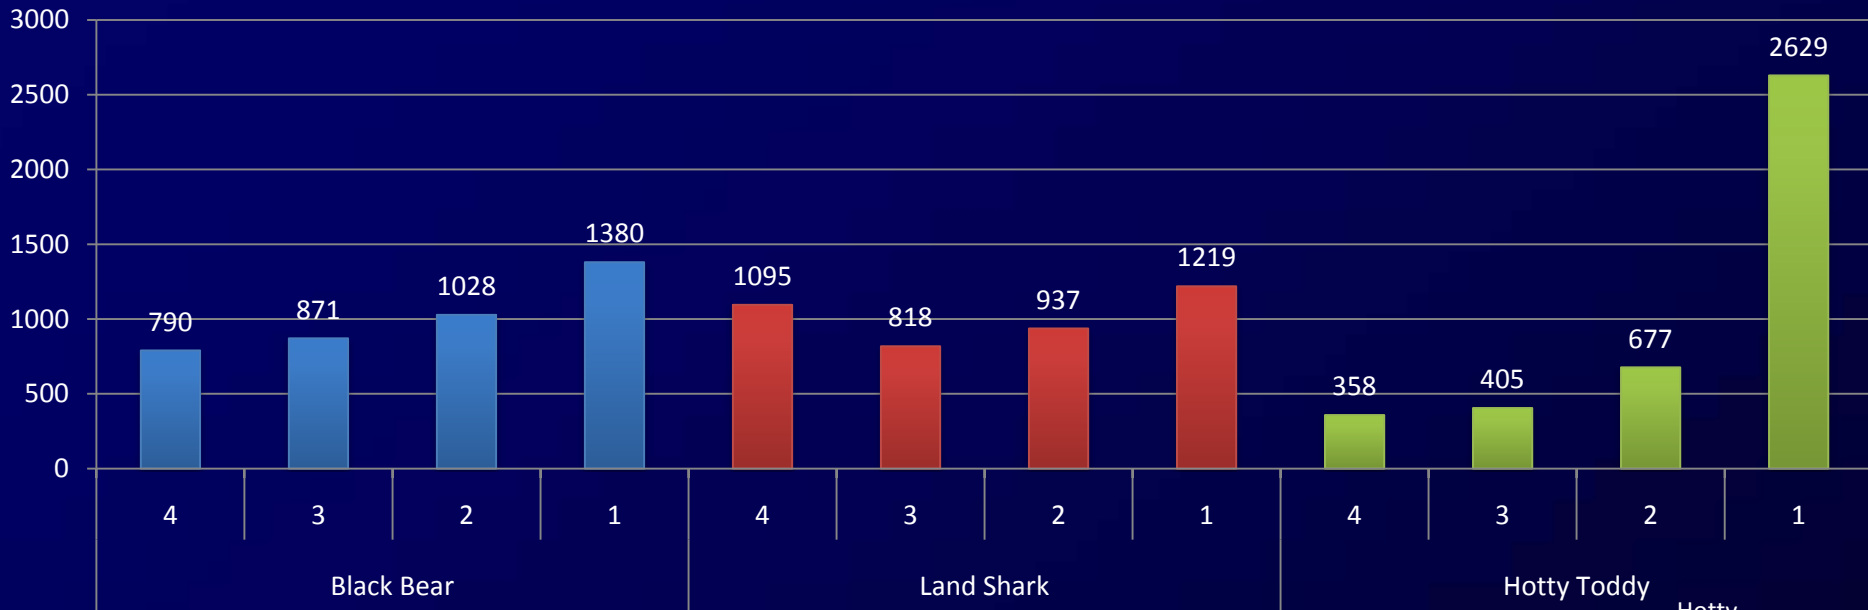

■ Black Bear ■ Land Shark ■ Hotty Toddy

The University of Mississippi

Score Breakup by Options – Overall

Score Breakup by Options – UM Faculty/Staff

Score Breakup by Options – UM Students

Score Breakup by Options – UMMC Faculty/Staff

Score Breakup by Options – UMMC Students

Score Breakup by Options – Alumni

Score Breakup by Options – Season Ticket Holders

All Positive vs the Negative response by Candidate

of Participants Expressing Negative View for every candidate