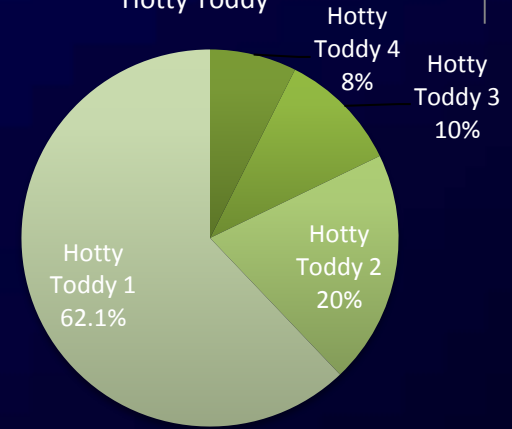

Score Breakup by Options – Season Ticket Holders