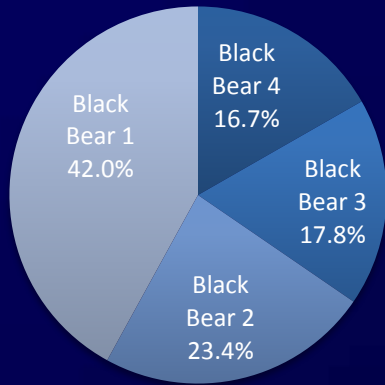

Summary of OleMiss Mascot Poll Results

The University of Mississippi

Notes about the results

- Polling options have the following meanings :
 - 4 – I love this mascot
 - 3 – I like this mascot
 - 2 – I can accept this mascot
 - 1 – I dislike this mascot
- Total number of votes:
 - UM Faculty/Staff: 713
 - UM Students: 4,069
 - UMMC Faculty/Staff: 1,023
 - UMMC Students: 329
 - Alumni: 5,336
 - Season Ticket Holders: 1,895
 - Total: 13,365
- Color codes used for this result analysis:

■ Black Bear ■ Land Shark ■ Hotty Toddy

The University of Mississippi

Score Breakup by Options – Overall

Score Breakup by Options – UM Faculty/Staff

Score Breakup by Options – UM Students

Score Breakup by Options – UMMC Faculty/Staff

Score Breakup by Options – UMMC Students

Score Breakup by Options – Alumni

Score Breakup by Options – Season Ticket Holders

All Positive vs the Negative response by Candidate

of Participants Expressing Negative View for every candidate