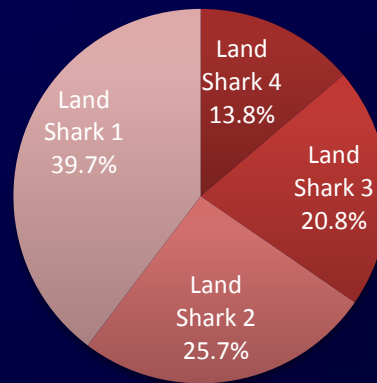

■ Black Bear ■ Land Shark ■ Hotty Toddy

The University of Mississippi

Score Breakup by Options – Overall

Score Breakup by Options – UM Faculty/Staff

Score Breakup by Options – UM Students

Score Breakup by Options – UMMC Faculty/Staff