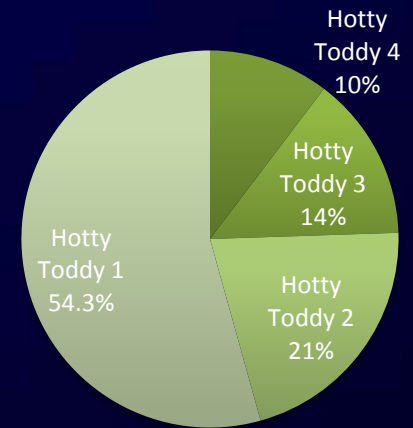

Score Breakup by Options – Alumni