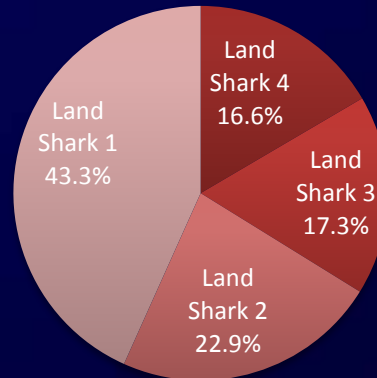

Summary of OleMiss Mascot Poll Results

The University of Mississippi

Notes about the results

- Polling options have the following meanings :
 - 4 – I love this mascot
 - 3 – I like this mascot
 - 2 – I can accept this mascot
 - 1 – I dislike this mascot
- Total number of votes:
 - UM Faculty/Staff: 713
 - UM Students: 4,069
 - UMMC Faculty/Staff: 1,023
 - UMMC Students: 329
 - Alumni: 5,336
 - Season Ticket Holders: 1,895
 - Total: 13,365
- Color codes used for this result analysis:

■ Black Bear ■ Land Shark ■ Hotty Toddy

The University of Mississippi

Score Breakup by Options – Overall

Score Breakup by Options – UM Faculty/Staff

Score Breakup by Options – UM Students

Score Breakup by Options – UMMC Faculty/Staff