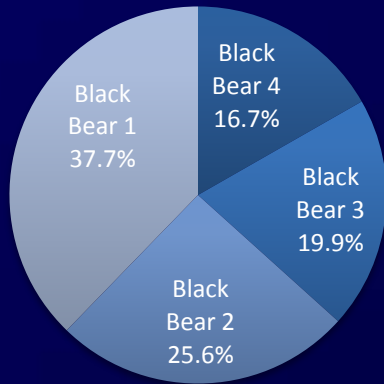

Summary of OleMiss Mascot Poll Results

The University of Mississippi

Notes about the results

- Polling options have the following meanings :
 - 4 – I love this mascot
 - 3 – I like this mascot
 - 2 – I can accept this mascot
 - 1 – I dislike this mascot
- Total number of votes:
 - UM Faculty/Staff: 713
 - UM Students: 4,069
 - UMMC Faculty/Staff: 1,023
 - UMMC Students: 329
 - Alumni: 5,336
 - Season Ticket Holders: 1,895
 - Total: 13,365
- Color codes used for this result analysis:

■ Black Bear ■ Land Shark ■ Hotty Toddy

The University of Mississippi

Score Breakup by Options – Overall

Score Breakup by Options – UM Faculty/Staff

Score Breakup by Options – UM Students

Score Breakup by Options – UMMC Faculty/Staff