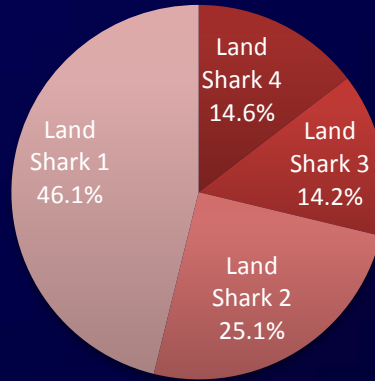

■ Black Bear ■ Land Shark ■ Hotty Toddy

The University of Mississippi

Score Breakup by Options – Overall

Score Breakup by Options – UM Faculty/Staff

Score Breakup by Options – UM Students

Score Breakup by Options – UMMC Faculty/Staff