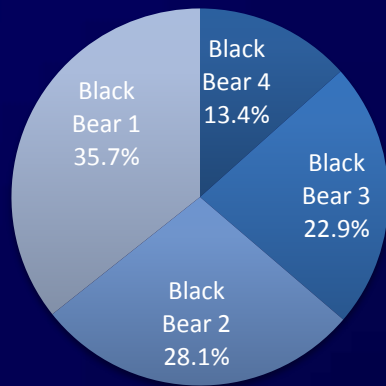

Summary of OleMiss Mascot Poll Results

The University of Mississippi

Notes about the results

- Polling options have the following meanings :
 - 4 – I love this mascot
 - 3 – I like this mascot
 - 2 – I can accept this mascot
 - 1 – I dislike this mascot
- Total number of votes:
 - UM Faculty/Staff: 713
 - UM Students: 4,069
 - UMMC Faculty/Staff: 1,023
 - UMMC Students: 329
 - Alumni: 5,336
 - Season Ticket Holders: 1,895
 - Total: 13,365
- Color codes used for this result analysis:

■ Black Bear ■ Land Shark ■ Hotty Toddy

The University of Mississippi

Score Breakup by Options – Overall

Score Breakup by Options – UM Faculty/Staff

Score Breakup by Options – UM Students

Score Breakup by Options – UMMC Faculty/Staff

Score Breakup by Options – UMMC Students

Score Breakup by Options – Alumni

Score Breakup by Options – Season Ticket Holders

All Positive vs the Negative response by Candidate

of Participants Expressing Negative View for every candidate