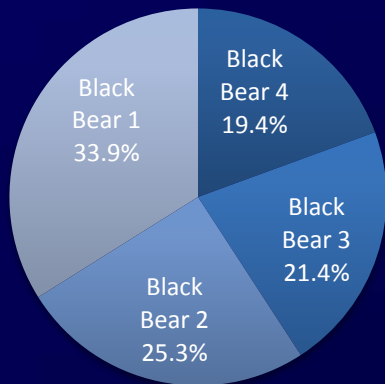

Summary of OleMiss Mascot Poll Results

The University of Mississippi

Notes about the results

- Polling options have the following meanings :
 - 4 – I love this mascot
 - 3 – I like this mascot
 - 2 – I can accept this mascot
 - 1 – I dislike this mascot
- Total number of votes:
 - UM Faculty/Staff: 713
 - UM Students: 4,069
 - UMMC Faculty/Staff: 1,023
 - UMMC Students: 329
 - Alumni: 5,336
 - Season Ticket Holders: 1,895
 - Total: 13,365
- Color codes used for this result analysis:

■ Black Bear ■ Land Shark ■ Hotty Toddy

The University of Mississippi

Score Breakup by Options – Overall

Score Breakup by Options – UM Faculty/Staff

Score Breakup by Options – UM Students

Score Breakup by Options – UMMC Faculty/Staff