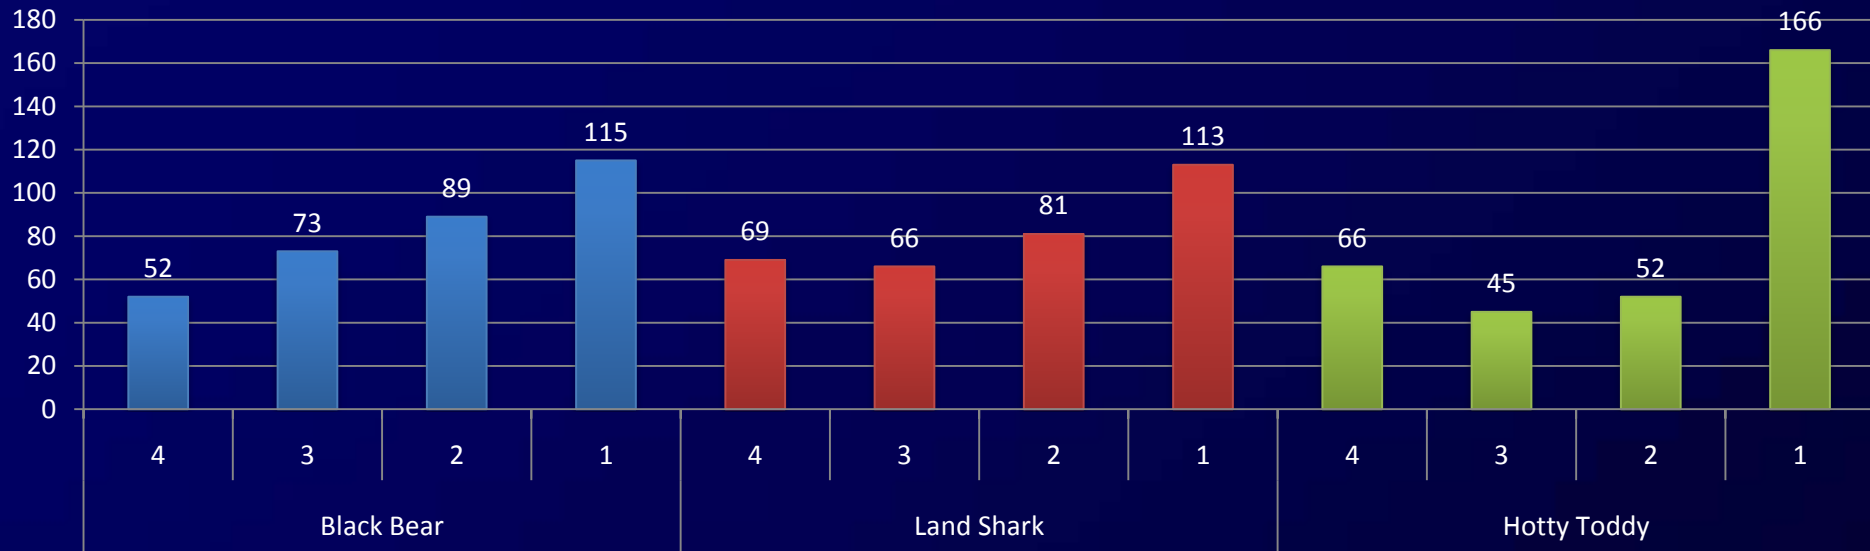

■ Black Bear ■ Land Shark ■ Hotty Toddy

The University of Mississippi

Score Breakup by Options – Overall

Score Breakup by Options – UM Faculty/Staff

Score Breakup by Options – UM Students

Score Breakup by Options – UMMC Faculty/Staff

Score Breakup by Options – UMMC Students

Score Breakup by Options – Alumni

Score Breakup by Options – Season Ticket Holders

All Positive vs the Negative response by Candidate

of Participants Expressing Negative View for every candidate