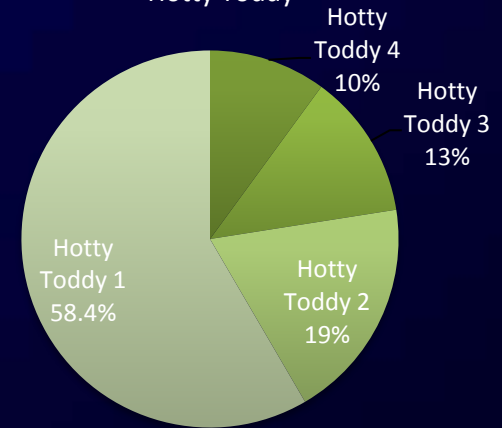

Summary of OleMiss Mascot Poll Results

The University of Mississippi

Notes about the results

- Polling options have the following meanings :
 - 4 – I love this mascot
 - 3 – I like this mascot
 - 2 – I can accept this mascot
 - 1 – I dislike this mascot
- Total number of votes:
 - UM Faculty/Staff: 713
 - UM Students: 4,069
 - UMMC Faculty/Staff: 1,023
 - UMMC Students: 329
 - Alumni: 5,336
 - Season Ticket Holders: 1,895
 - Total: 13,365
- Color codes used for this result analysis:

■ Black Bear ■ Land Shark ■ Hotty Toddy

The University of Mississippi

Score Breakup by Options – Overall

Score Breakup by Options – UM Faculty/Staff

Score Breakup by Options – UM Students

Score Breakup by Options – UMMC Faculty/Staff