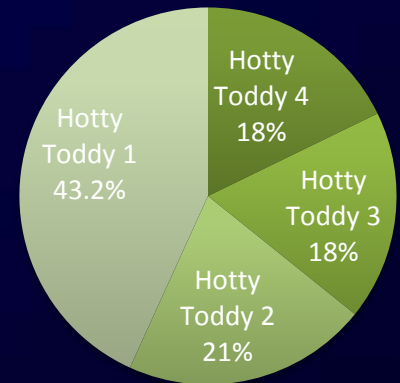

Summary of OleMiss Mascot Poll Results

The University of Mississippi

Notes about the results

- Polling options have the following meanings :
 - 4 – I love this mascot
 - 3 – I like this mascot
 - 2 – I can accept this mascot
 - 1 – I dislike this mascot
- Total number of votes:
 - UM Faculty/Staff: 713
 - UM Students: 4,069
 - UMMC Faculty/Staff: 1,023
 - UMMC Students: 329
 - Alumni: 5,336
 - Season Ticket Holders: 1,895
 - Total: 13,365
- Color codes used for this result analysis:

■ Black Bear ■ Land Shark ■ Hotty Toddy

The University of Mississippi

Score Breakup by Options – Overall

Score Breakup by Options – UM Faculty/Staff

Score Breakup by Options – UM Students

Score Breakup by Options – UMMC Faculty/Staff