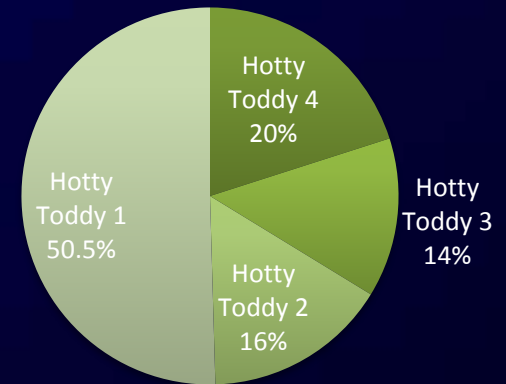

Summary of OleMiss Mascot Poll Results

The University of Mississippi

Notes about the results

- Polling options have the following meanings :
 - 4 – I love this mascot
 - 3 – I like this mascot
 - 2 – I can accept this mascot
 - 1 – I dislike this mascot
- Total number of votes:
 - UM Faculty/Staff: 713
 - UM Students: 4,069
 - UMMC Faculty/Staff: 1,023
 - UMMC Students: 329
 - Alumni: 5,336
 - Season Ticket Holders: 1,895
 - Total: 13,365
- Color codes used for this result analysis:

■ Black Bear ■ Land Shark ■ Hotty Toddy

The University of Mississippi

Score Breakup by Options – Overall

Score Breakup by Options – UM Faculty/Staff

Score Breakup by Options – UM Students

Score Breakup by Options – UMMC Faculty/Staff

Score Breakup by Options – UMMC Students

Score Breakup by Options – Alumni

Score Breakup by Options – Season Ticket Holders

All Positive vs the Negative response by Candidate

of Participants Expressing Negative View for every candidate