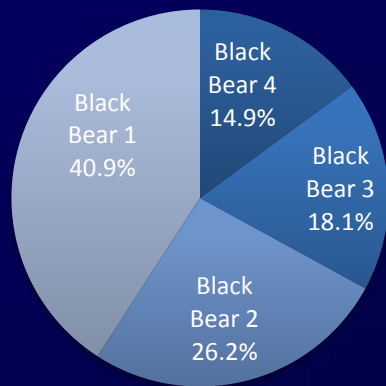

Summary of OleMiss Mascot Poll Results

The University of Mississippi

Notes about the results

- Polling options have the following meanings :
 - 4 – I love this mascot
 - 3 – I like this mascot
 - 2 – I can accept this mascot
 - 1 – I dislike this mascot
- Total number of votes:
 - UM Faculty/Staff: 713
 - UM Students: 4,069
 - UMMC Faculty/Staff: 1,023
 - UMMC Students: 329
 - Alumni: 5,336
 - Season Ticket Holders: 1,895
 - Total: 13,365
- Color codes used for this result analysis:

■ Black Bear ■ Land Shark ■ Hotty Toddy

The University of Mississippi

Score Breakup by Options – Overall

Score Breakup by Options – UM Faculty/Staff

Score Breakup by Options – UM Students

Score Breakup by Options – UMMC Faculty/Staff

Score Breakup by Options – UMMC Students

Score Breakup by Options – Alumni

Score Breakup by Options – Season Ticket Holders

All Positive vs the Negative response by Candidate

of Participants Expressing Negative View for every candidate