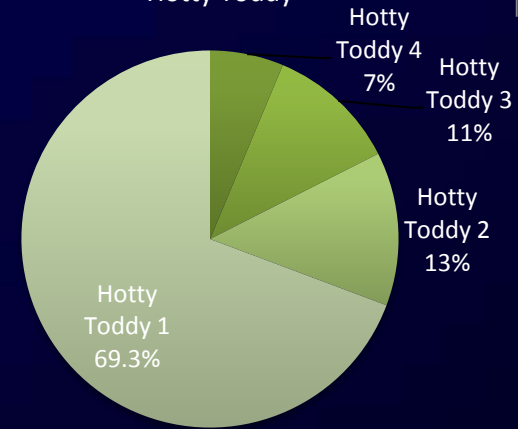

Summary of OleMiss Mascot Poll Results

The University of Mississippi

Notes about the results

- Polling options have the following meanings :
 - 4 – I love this mascot
 - 3 – I like this mascot
 - 2 – I can accept this mascot
 - 1 – I dislike this mascot
- Total number of votes:
 - UM Faculty/Staff: 713
 - UM Students: 4,069
 - UMMC Faculty/Staff: 1,023
 - UMMC Students: 329
 - Alumni: 5,336
 - Season Ticket Holders: 1,895
 - Total: 13,365
- Color codes used for this result analysis:

■ Black Bear ■ Land Shark ■ Hotty Toddy

The University of Mississippi

Score Breakup by Options – Overall

Score Breakup by Options – UM Faculty/Staff

Score Breakup by Options – UM Students

Score Breakup by Options – UMMC Faculty/Staff