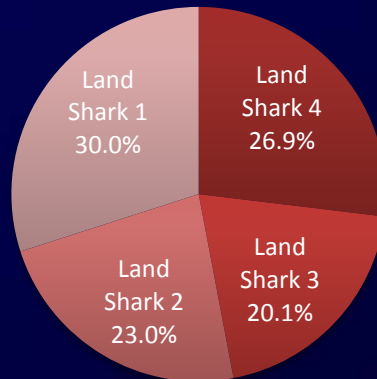

■ Black Bear ■ Land Shark ■ Hotty Toddy

The University of Mississippi

Score Breakup by Options – Overall

Score Breakup by Options – UM Faculty/Staff

Score Breakup by Options – UM Students

Score Breakup by Options – UMMC Faculty/Staff