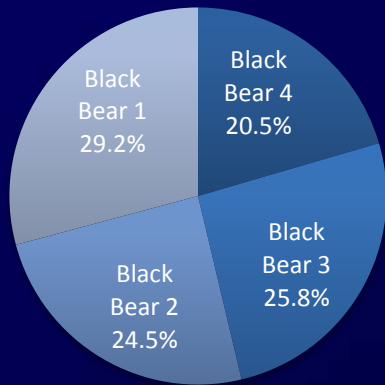

Summary of OleMiss Mascot Poll Results

The University of Mississippi

Notes about the results

- Polling options have the following meanings :
 - 4 – I love this mascot
 - 3 – I like this mascot
 - 2 – I can accept this mascot
 - 1 – I dislike this mascot
- Total number of votes:
 - UM Faculty/Staff: 713
 - UM Students: 4,069
 - UMMC Faculty/Staff: 1,023
 - UMMC Students: 329
 - Alumni: 5,336
 - Season Ticket Holders: 1,895
 - Total: 13,365
- Color codes used for this result analysis:

■ Black Bear ■ Land Shark ■ Hotty Toddy

The University of Mississippi

Score Breakup by Options – Overall

Score Breakup by Options – UM Faculty/Staff

Score Breakup by Options – UM Students

Score Breakup by Options – UMMC Faculty/Staff

Score Breakup by Options – UMMC Students

Score Breakup by Options – Alumni

Score Breakup by Options – Season Ticket Holders

All Positive vs the Negative response by Candidate

of Participants Expressing Negative View for every candidate