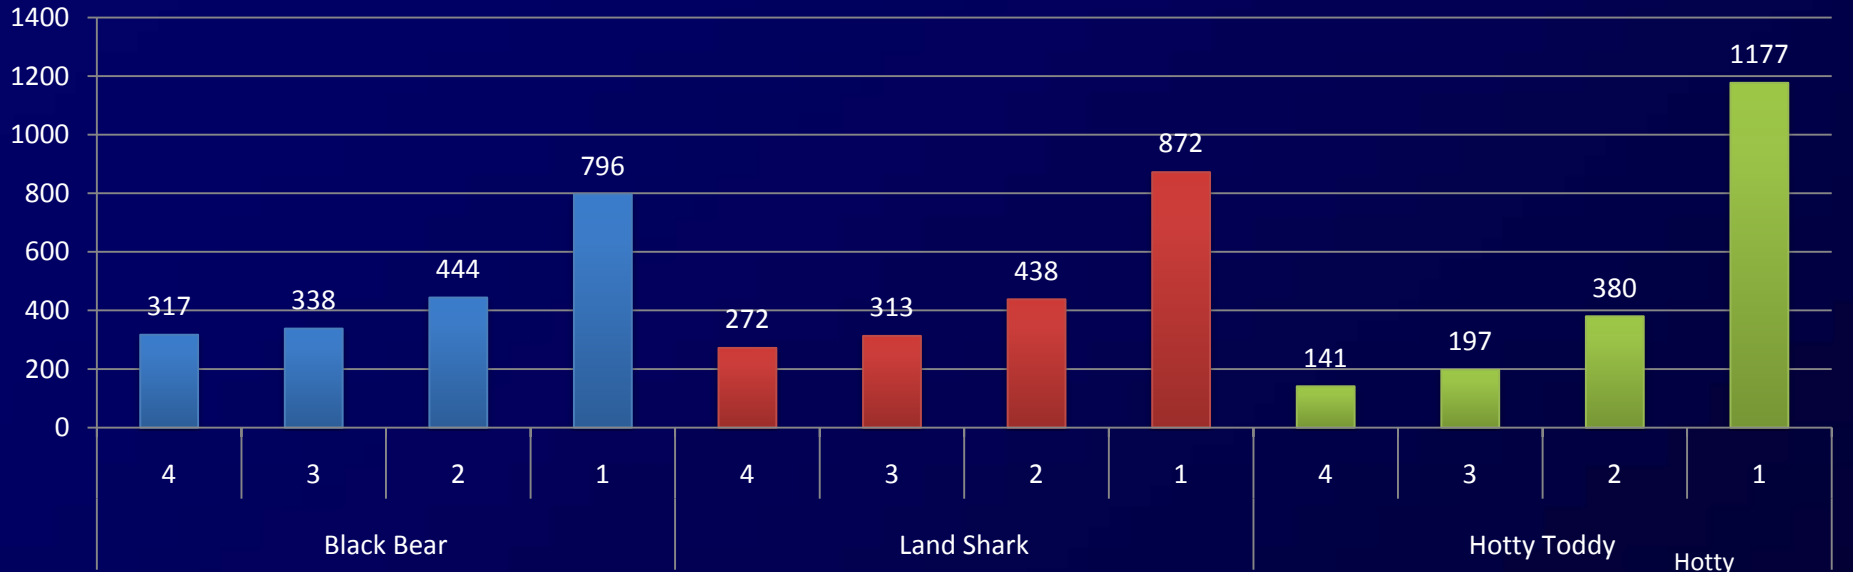

■ Black Bear ■ Land Shark ■ Hotty Toddy

The University of Mississippi

Score Breakup by Options – Overall

Score Breakup by Options – UM Faculty/Staff

Score Breakup by Options – UM Students

Score Breakup by Options – UMMC Faculty/Staff

Score Breakup by Options – UMMC Students

Score Breakup by Options – Alumni

Score Breakup by Options – Season Ticket Holders

All Positive vs the Negative response by Candidate

of Participants Expressing Negative View for every candidate