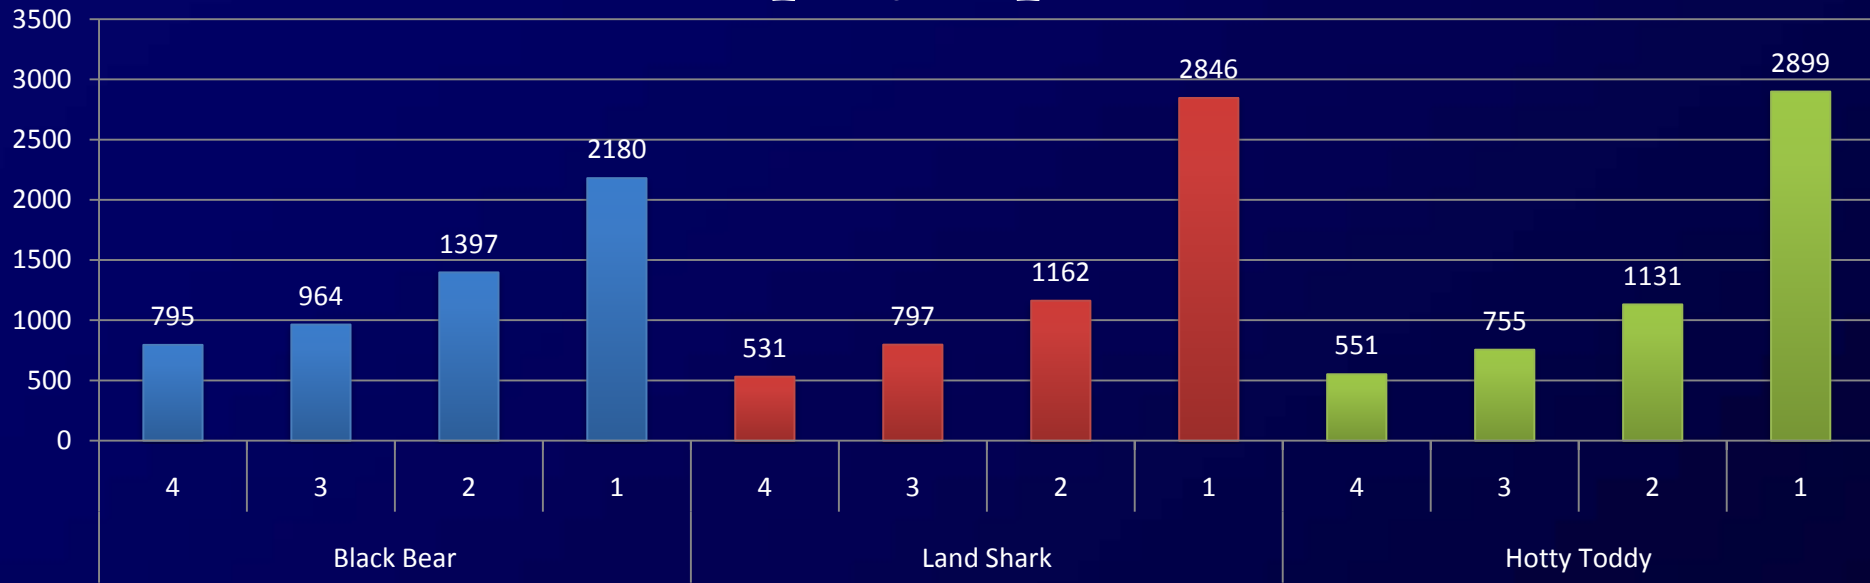

■ Black Bear ■ Land Shark ■ Hotty Toddy

The University of Mississippi

Score Breakup by Options – Overall

Score Breakup by Options – UM Faculty/Staff

Score Breakup by Options – UM Students

Score Breakup by Options – UMMC Faculty/Staff

Score Breakup by Options – UMMC Students

Score Breakup by Options – Alumni

Score Breakup by Options – Season Ticket Holders

All Positive vs the Negative response by Candidate

of Participants Expressing Negative View for every candidate