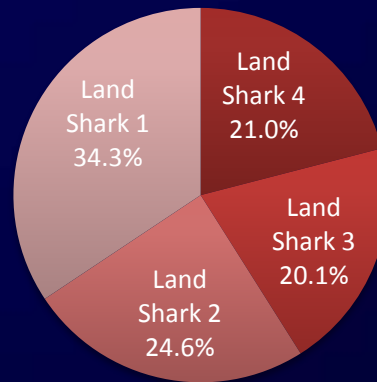

Score Breakup by Options – UMMC Students