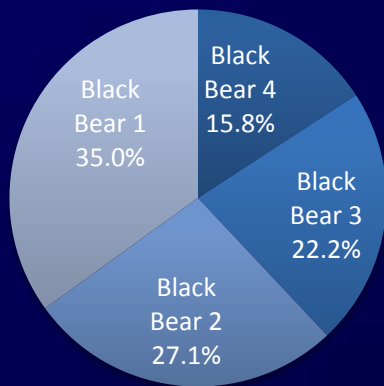

Summary of OleMiss Mascot Poll Results

The University of Mississippi

Notes about the results

- Polling options have the following meanings :
 - 4 – I love this mascot
 - 3 – I like this mascot
 - 2 – I can accept this mascot
 - 1 – I dislike this mascot
- Total number of votes:
 - UM Faculty/Staff: 713
 - UM Students: 4,069
 - UMMC Faculty/Staff: 1,023
 - UMMC Students: 329
 - Alumni: 5,336
 - Season Ticket Holders: 1,895
 - Total: 13,365
- Color codes used for this result analysis:

■ Black Bear ■ Land Shark ■ Hotty Toddy

The University of Mississippi

Score Breakup by Options – Overall

Score Breakup by Options – UM Faculty/Staff

Score Breakup by Options – UM Students

Score Breakup by Options – UMMC Faculty/Staff

Score Breakup by Options – UMMC Students

Score Breakup by Options – Alumni

Score Breakup by Options – Season Ticket Holders

All Positive vs the Negative response by Candidate

of Participants Expressing Negative View for every candidate