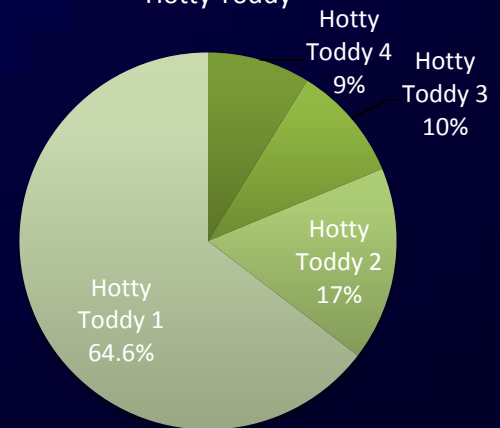

Summary of OleMiss Mascot Poll Results

The University of Mississippi

Notes about the results

- Polling options have the following meanings :
 - 4 – I love this mascot
 - 3 – I like this mascot
 - 2 – I can accept this mascot
 - 1 – I dislike this mascot
- Total number of votes:
 - UM Faculty/Staff: 713
 - UM Students: 4,069
 - UMMC Faculty/Staff: 1,023
 - UMMC Students: 329
 - Alumni: 5,336
 - Season Ticket Holders: 1,895
 - Total: 13,365
- Color codes used for this result analysis:

■ Black Bear ■ Land Shark ■ Hotty Toddy

The University of Mississippi

Score Breakup by Options – Overall

Score Breakup by Options – UM Faculty/Staff

Score Breakup by Options – UM Students

Score Breakup by Options – UMMC Faculty/Staff