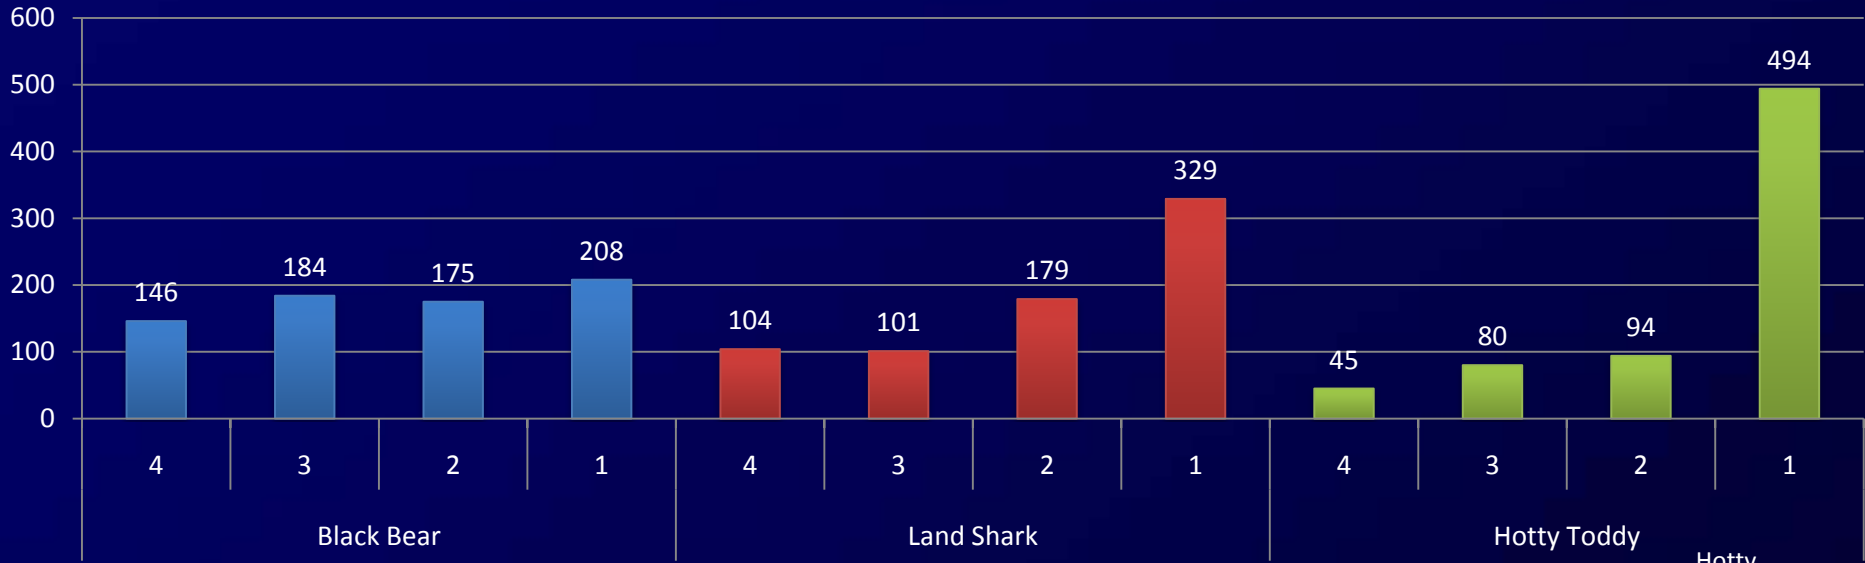

■ Black Bear ■ Land Shark ■ Hotty Toddy

The University of Mississippi

Score Breakup by Options – Overall

Score Breakup by Options – UM Faculty/Staff

Score Breakup by Options – UM Students

Score Breakup by Options – UMMC Faculty/Staff

Score Breakup by Options – UMMC Students

Score Breakup by Options – Alumni

Score Breakup by Options – Season Ticket Holders

All Positive vs the Negative response by Candidate

of Participants Expressing Negative View for every candidate