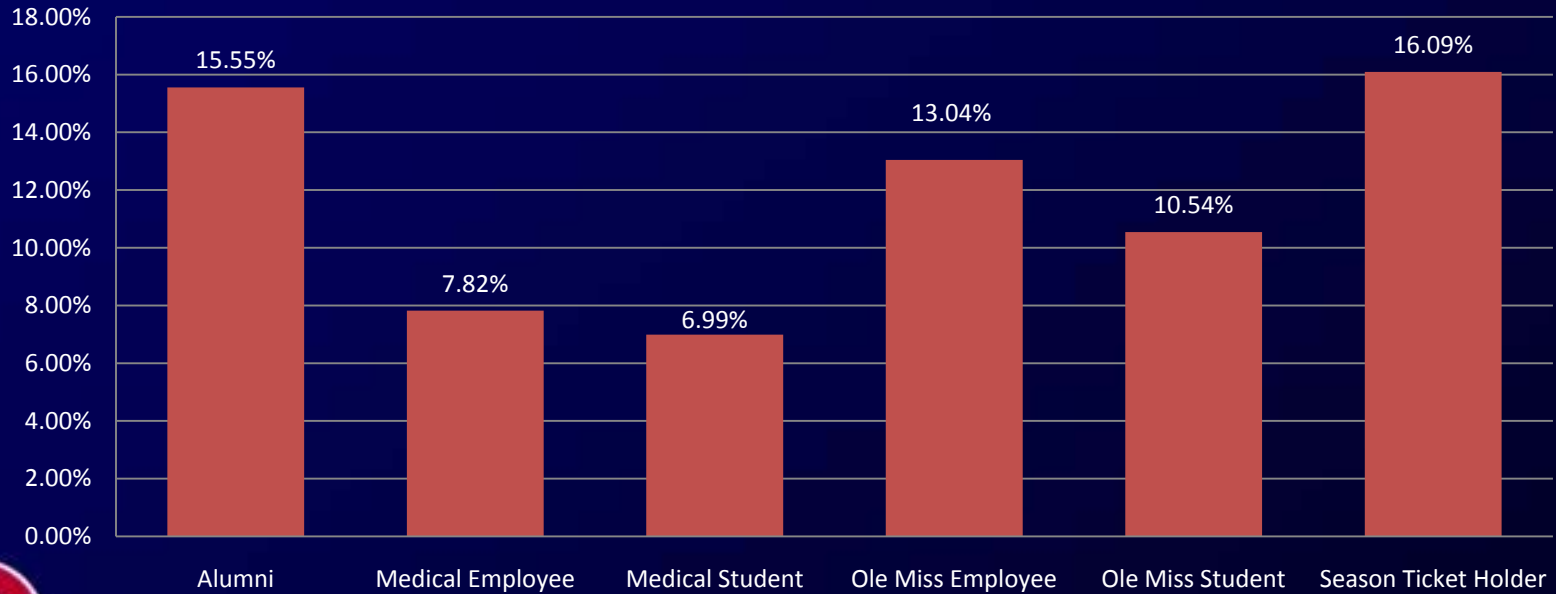

Score Breakup by Options – UMMC Students

Score Breakup by Options – Alumni

Score Breakup by Options – Season Ticket Holders

All Positive vs the Negative response by Candidate

of Participants Expressing Negative View for every candidate