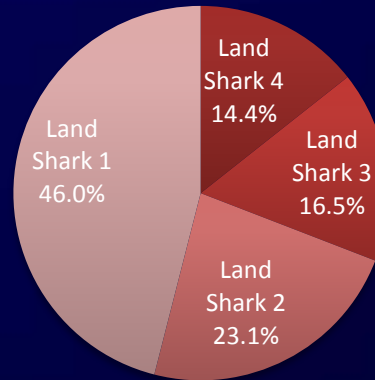

Score Breakup by Options – Season Ticket Holders